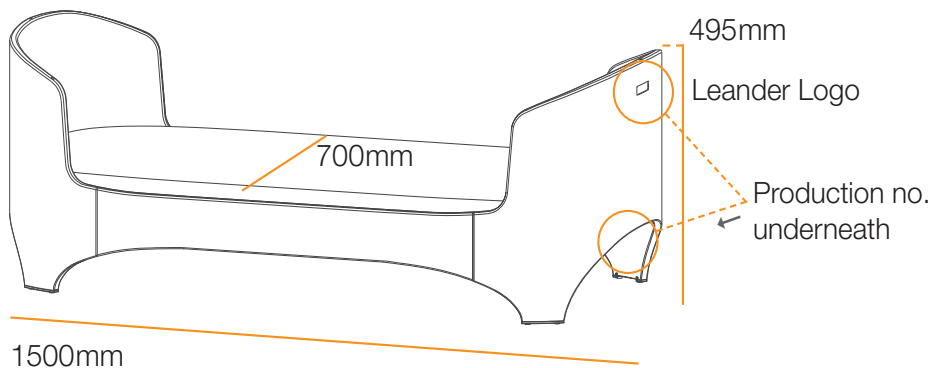

The Leander Junior Bed

Technical data for the Leander Junior Bed

BOX Specification

BOX 1/1 • Brutto 28kg